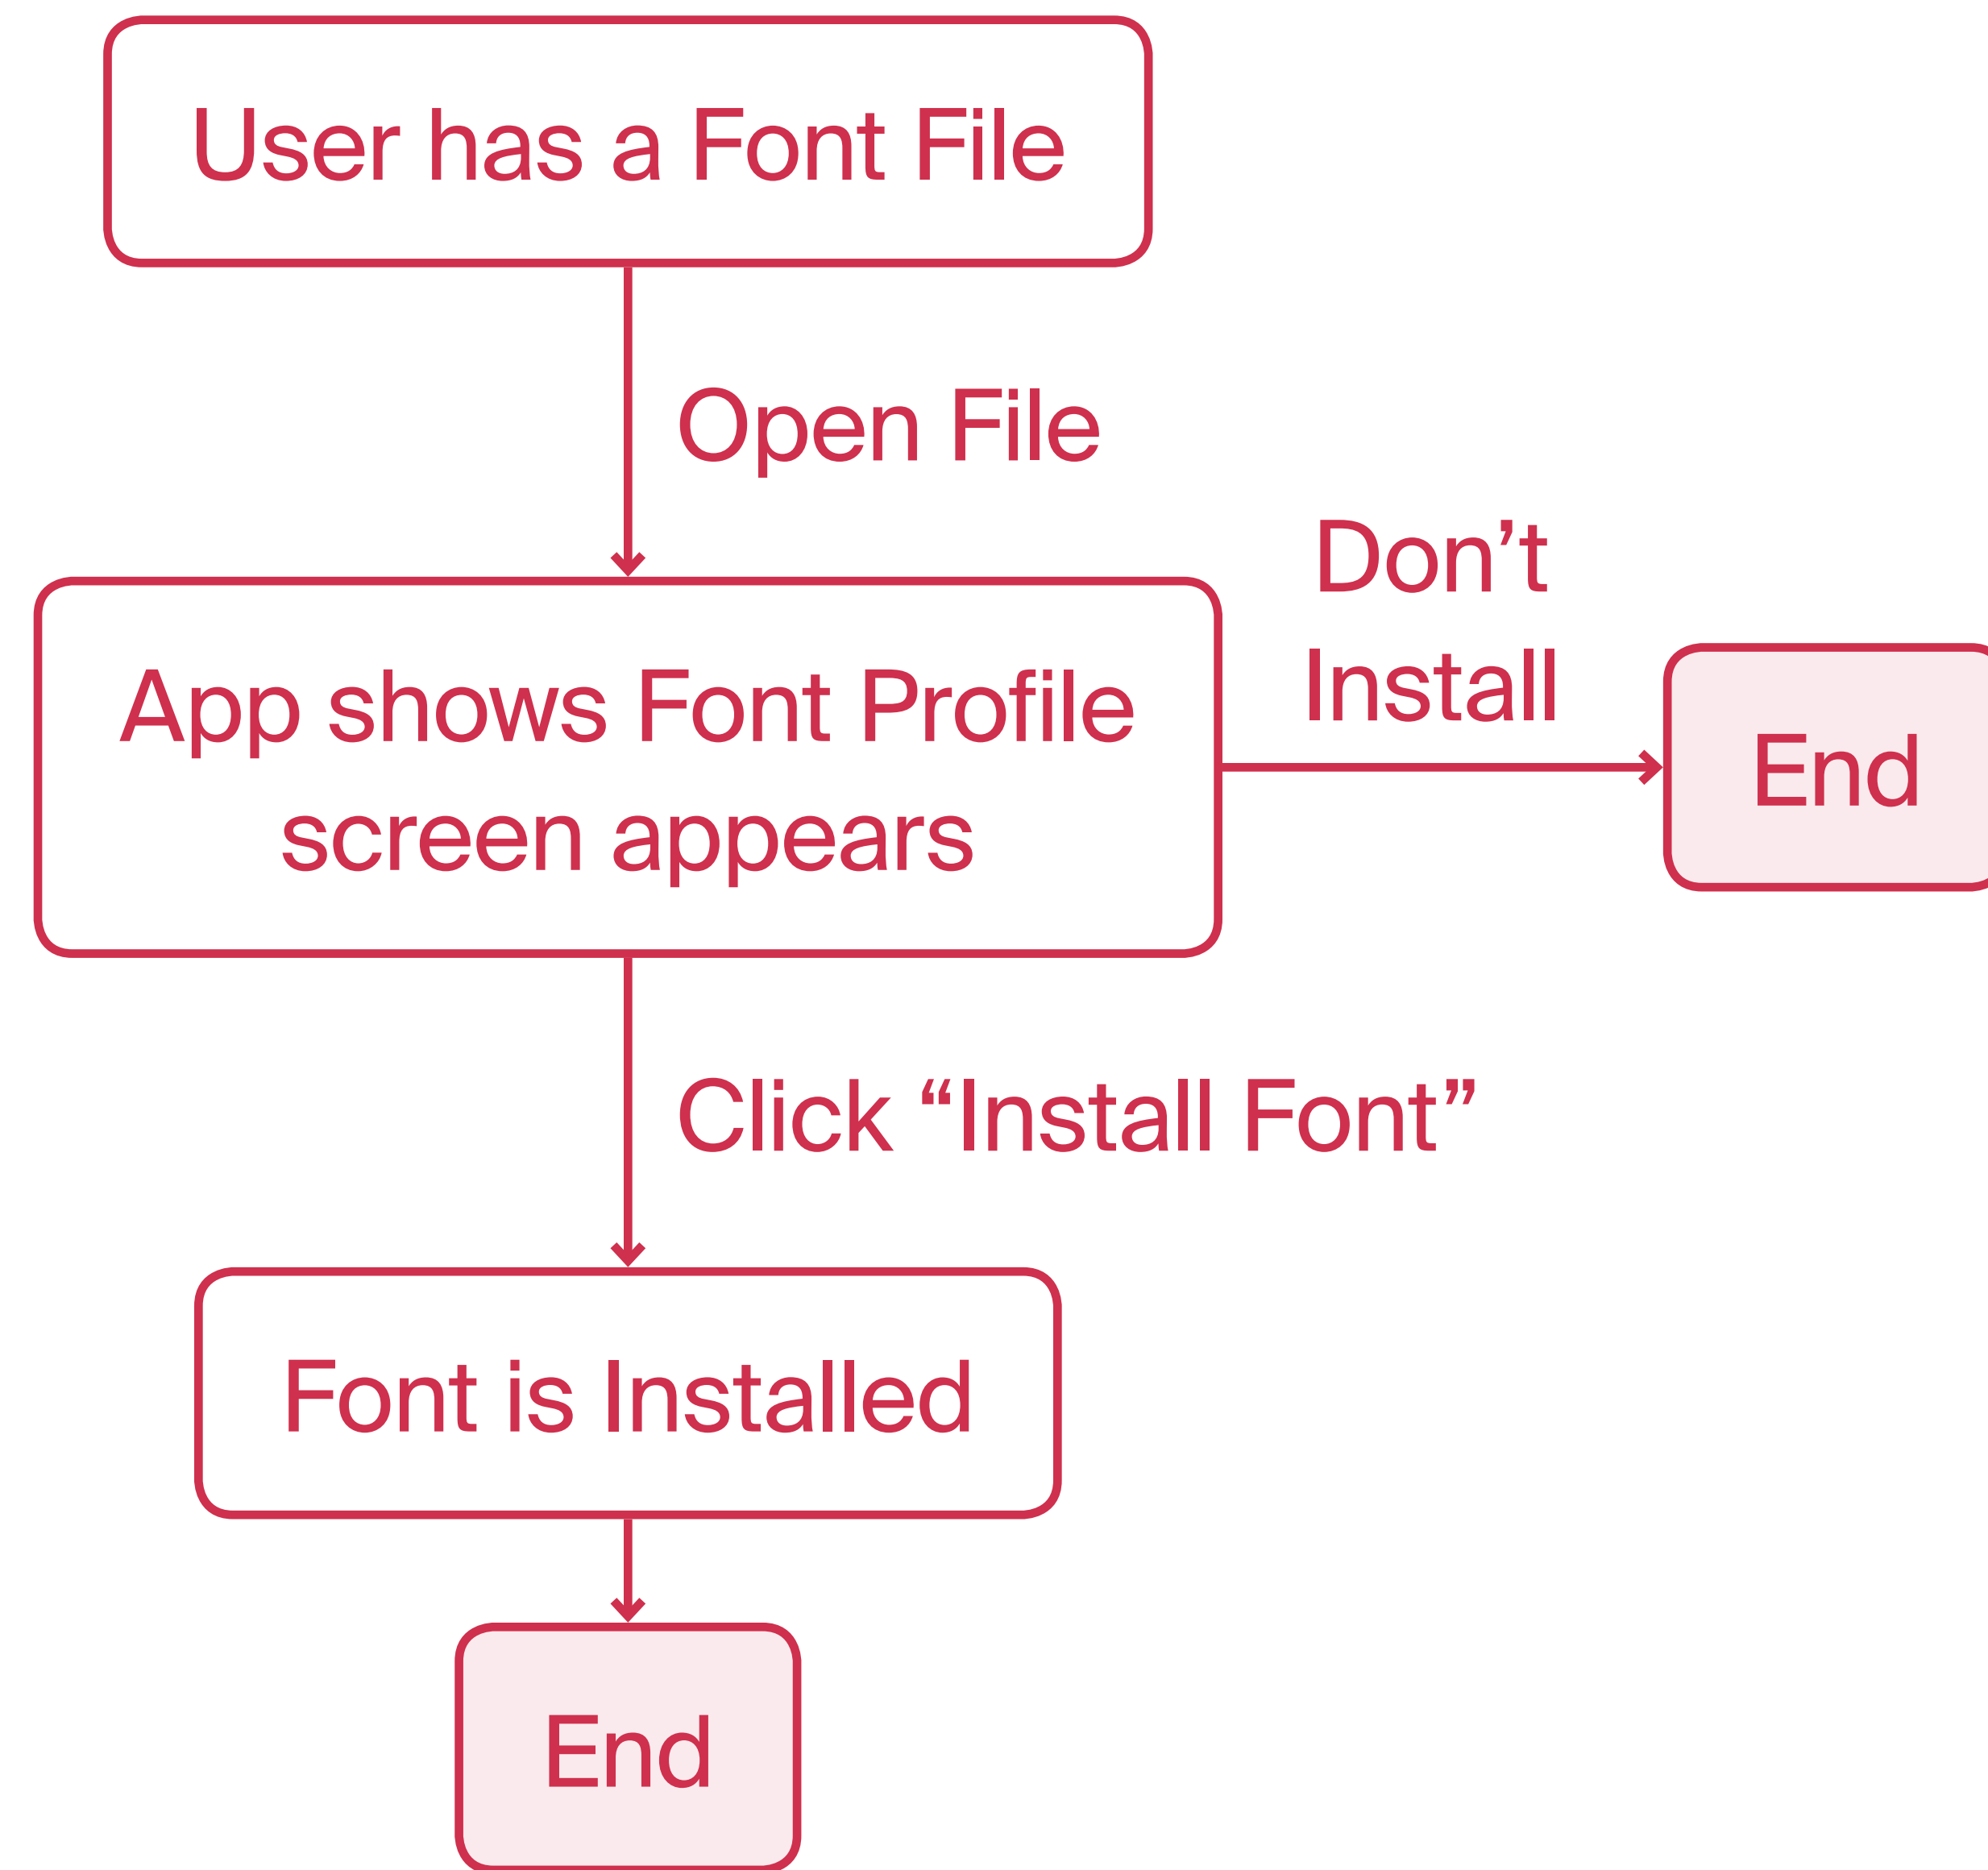

Install Font Flowchart